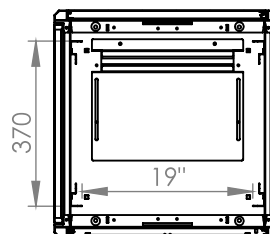

DYNAMIC DATA CABINET

Technical Drawing

Top View

Bottom View

Front Door
Opening Angle

Front View

Side View

Top Inside View

Rear View

Dimensions in
Width & Height

Note: Castors shown fitted for illustration only.

Part Number

Item Code	Manufacturer Code	Product Description	Height	Width	Depth
824242	LN-FS16U6060-BL-121	19" Free Standing Cabinet	16U	600mm	600mm

DYNAMIC DATA CABINET

Technical Drawing