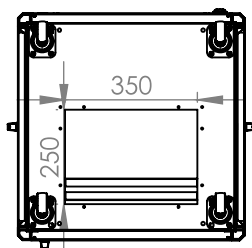

DYNAMIC DATA CABINET

Technical Drawing

Top View

Bottom View

Front Door
Opening Angle

Front View

Side View

Top Inside View

Rear View

Dimensions in
Width & Height

Note: Castors shown fitted for illustration only.

Part Number

Item Code	Manufacturer Code	Product Description	Height	Width	Depth
824242	LN-FS16U6060-BL-121	19" Free Standing Cabinet	16U	600mm	600mm

DYNAMIC DATA CABINET

Technical Drawing