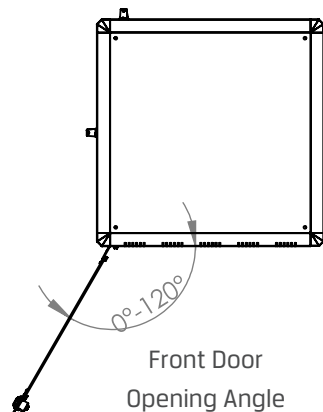

DYNAMIC DATA CABINET

Technical Drawing

Top View

Bottom View

Front Door
Opening Angle

Front View

Side View

Top Inside View

Rear View

Dimensions in
Width & Height

Note: Castors shown fitted for illustration only.

Part Number

Item Code	Manufacturer Code	Product Description	Height	Width	Depth
824242	LN-FS16U6060-BL-121	19" Free Standing Cabinet	16U	600mm	600mm