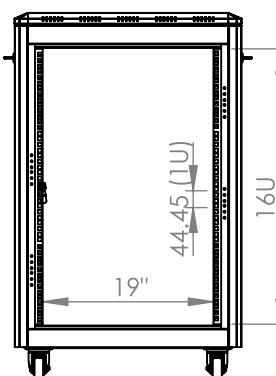

DYNAMIC DATA CABINET

Technical Drawing

Top View

Bottom View

Front Door
Opening Angle

Front View

Side View

Top Inside View

Rear View

Dimensions in
Width & Height

Note: Castors shown fitted for illustration only.

Part Number

Item Code	Manufacturer Code	Product Description	Height	Width	Depth
824242	LN-FS16U6060-BL-121	19" Free Standing Cabinet	16U	600mm	600mm

DYNAMIC DATA CABINET

Technical Drawing