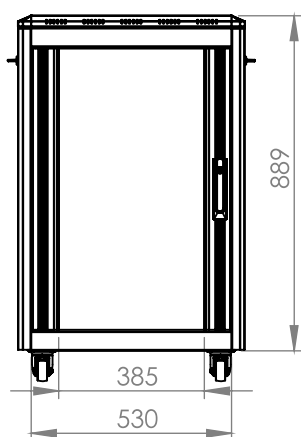

DYNAMIC DATA CABINET

Technical Drawing

Top View

Bottom View

Front Door
Opening Angle

Front View

Side View

Top Inside View

Rear View

Dimensions in
Width & Height

Note: Castors shown fitted for illustration only.

Part Number

Item Code	Manufacturer Code	Product Description	Height	Width	Depth
824242	LN-FS16U6060-BL-121	19" Free Standing Cabinet	16U	600mm	600mm

DYNAMIC DATA CABINET

Technical Drawing