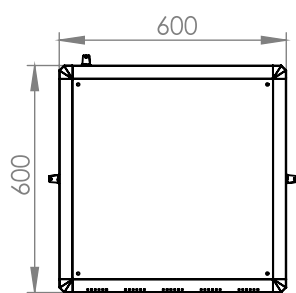

DYNAMIC DATA CABINET

Technical Drawing

Top View

Bottom View

Front Door
Opening Angle

Front View

Side View

Top Inside View

Rear View

Dimensions in
Width & Height

Note: Castors shown fitted for illustration only.

Part Number

Item Code	Manufacturer Code	Product Description	Height	Width	Depth
824242	LN-FS16U6060-BL-121	19" Free Standing Cabinet	16U	600mm	600mm

DYNAMIC DATA CABINET

Technical Drawing